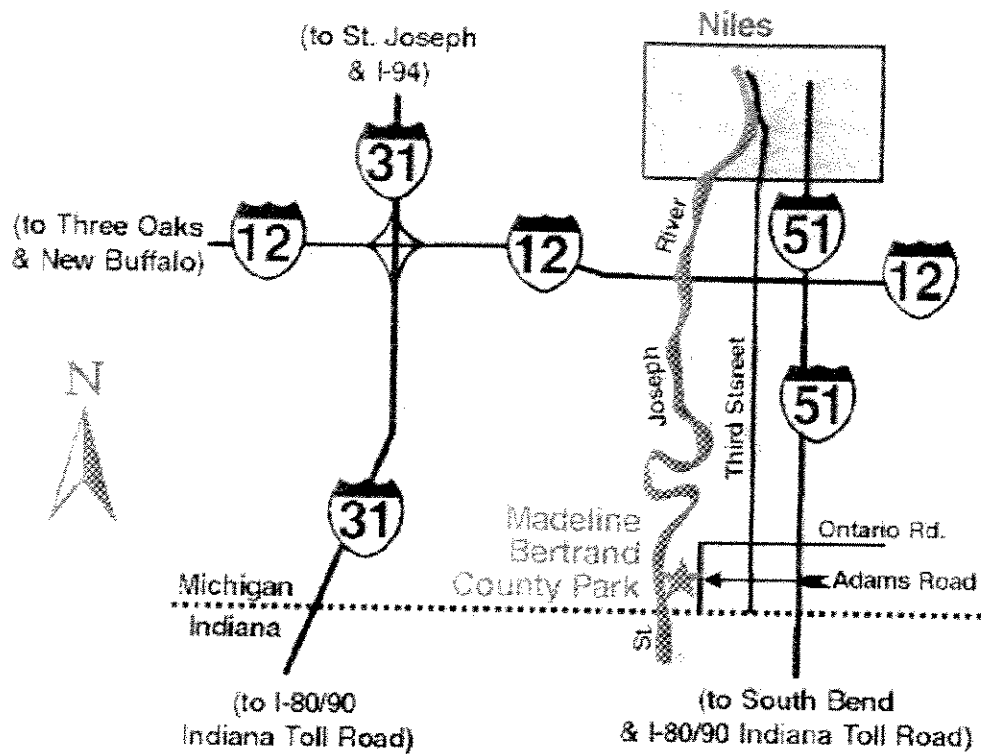

THE ANNUAL DEPARTMENT OF SOCIOLOGY PICNIC

SUNDAY

September 27, 2009

12:00 Noon

Madeline Bertrand Park

(Niles, Michigan)

(Map on reverse side of this flyer)

ALL SOCIOLOGY, FACULTY, STAFF,
GRADUATE STUDENTS AND FAMILIES

PLEASE SIGN UP TO
BRING A DISH!
MEAT, BEVERAGES,
PAPER PRODUCTS
SUPPLIED BY THE
DEPARTMENT.

Take US933 North (31North) to flashing light at St. Line Road (right before you cross into Michigan). Turn Left on State Line and go down to stop sign, cross 3rd street and follow State Line around until it curves to the right and turns into Adams. Park entrance is first road on the left hand side. Be sure to tell the attendant that you are with the Sociology Department Picnic Party so they won't charge you to park.